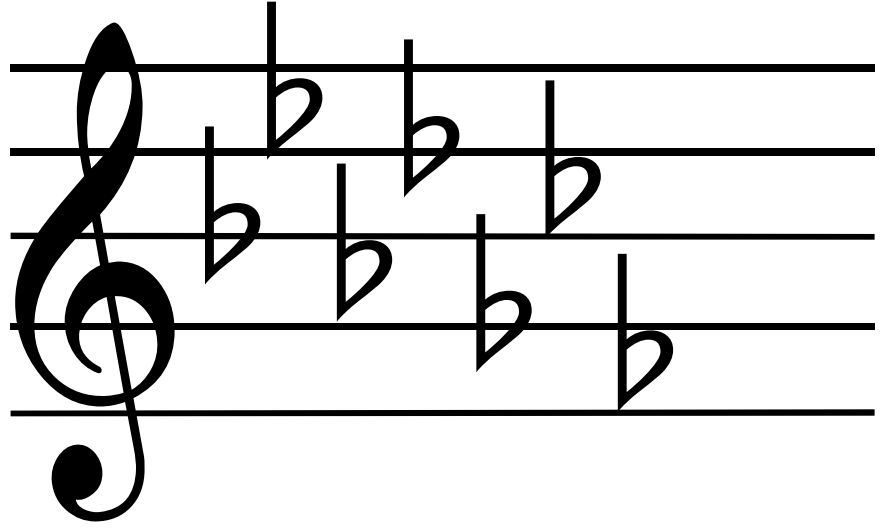

D-FLAT MAJOR

fold back across this line

A-FLAT MAJOR

fold back across this line

fold back across this line

G-FLAT MAJOR

fold back across this line

C-FLAT MAJOR

A musical staff with a treble clef. The bottom two lines (F and C) have sharp signs (#) indicating the key signature for D Major.

A musical staff with a treble clef. The bottom line (F) has a sharp sign (#) indicating the key signature for G Major.

A musical staff with a treble clef. The bottom three lines (F, C, and G) have sharp signs (#) indicating the key signature for A Major.

A musical staff with a treble clef. The bottom four lines (F, C, G, and D) have sharp signs (#) indicating the key signature for E Major.