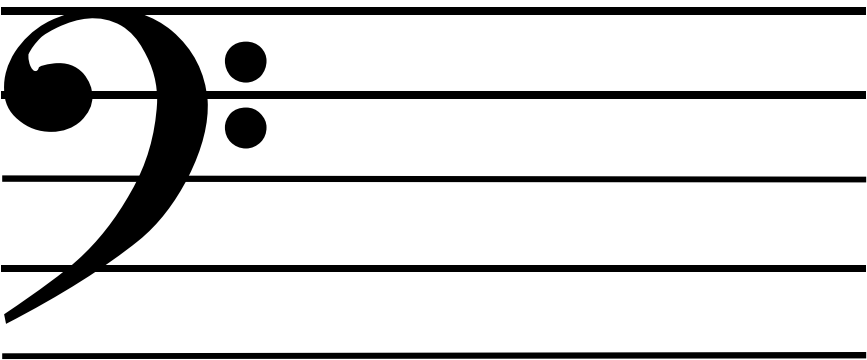

B MAJOR

fold back across this line

F-SHARP MAJOR

fold back across this line

fold back across this line

C-SHARP MAJOR

fold back across this line

C MAJOR

A musical staff with a treble clef. The bottom three lines (F, C, and G) have sharp signs (#) indicating the key signature for A Major.

A musical staff with a treble clef. The bottom four lines (F, C, G, and D) have sharp signs (#) indicating the key signature for E Major.