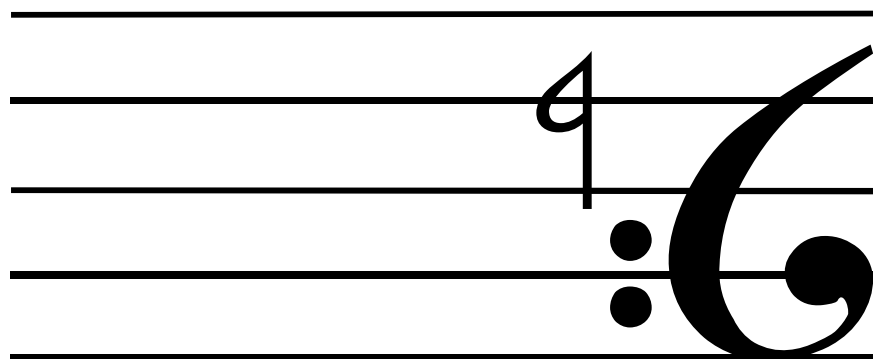

C MAJOR

fold back across this line

F MAJOR

fold back across this line

fold back across this line

B-FLAT MAJOR

fold back across this line

E-FLAT MAJOR

D-FLAT MAJOR

fold back across this line

A-FLAT MAJOR

fold back across this line

fold back across this line

G-FLAT MAJOR

fold back across this line

C-FLAT MAJOR

A musical staff with a treble clef. The bottom two lines (F and C) have sharp signs (#) indicating the key signature for D Major.

A musical staff with a treble clef. The bottom line (F) has a sharp sign (#) indicating the key signature for G Major.

A musical staff with a treble clef. The bottom three lines (F, C, and G) have sharp signs (#) indicating the key signature for A Major.

A musical staff with a treble clef. The bottom four lines (F, C, G, and D) have sharp signs (#) indicating the key signature for E Major.