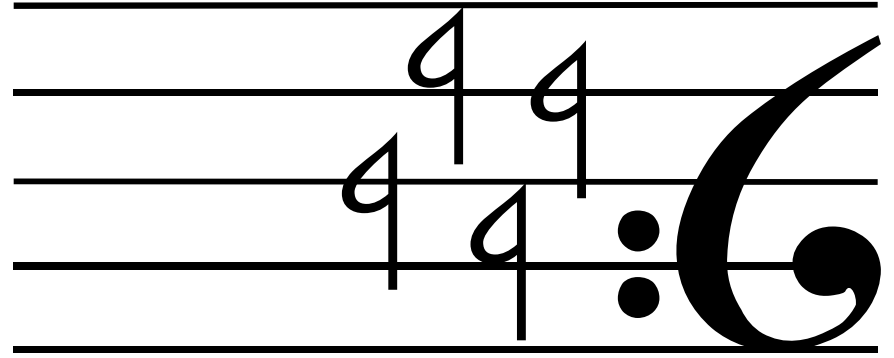

C MAJOR

fold back across this line

F MAJOR

fold back across this line

fold back across this line

B-FLAT MAJOR

fold back across this line

E-FLAT MAJOR

D-FLAT MAJOR

fold back across this line

A-FLAT MAJOR

fold back across this line

fold back across this line

G-FLAT MAJOR

fold back across this line

C-FLAT MAJOR

A musical staff with a treble clef. The bottom two lines (F and C) have sharp signs (#) indicating the key signature for D Major.

A musical staff with a treble clef. The bottom line (F) has a sharp sign (#) indicating the key signature for G Major.

A musical staff with a treble clef. The bottom three lines (F, C, and G) have sharp signs (#) indicating the key signature for A Major.

A musical staff with a treble clef. The bottom four lines (F, C, G, and D) have sharp signs (#) indicating the key signature for E Major.