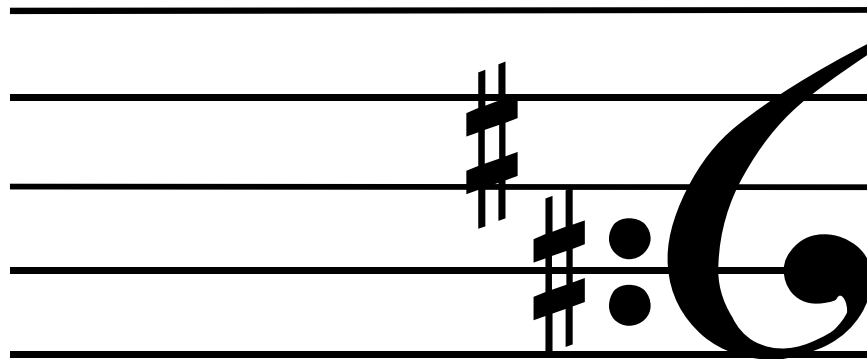

D MAJOR

fold back across this line