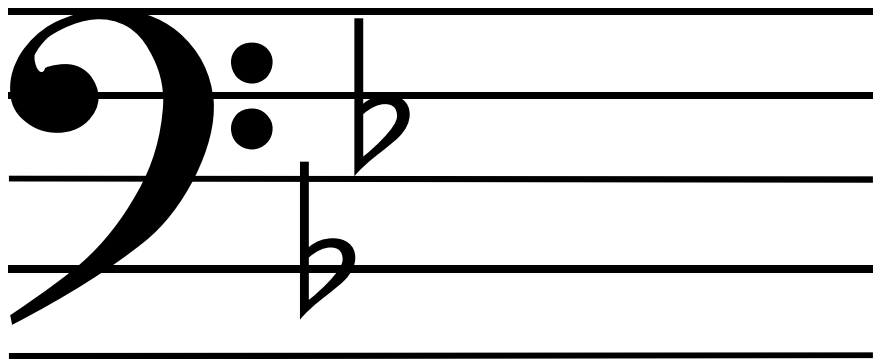

C MAJOR

fold back across this line

F MAJOR

fold back across this line

fold back across this line

B-FLAT MAJOR

fold back across this line

E-FLAT MAJOR

A musical staff with a treble clef. The bottom two lines (F and C) have sharp signs (#) indicating the key signature for D Major.

A musical staff with a treble clef. The bottom line (F) has a sharp sign (#) indicating the key signature for G Major.

A musical staff with a treble clef. The bottom three lines (F, C, and G) have sharp signs (#) indicating the key signature for A Major.

A musical staff with a treble clef. The bottom four lines (F, C, G, and D) have sharp signs (#) indicating the key signature for E Major.