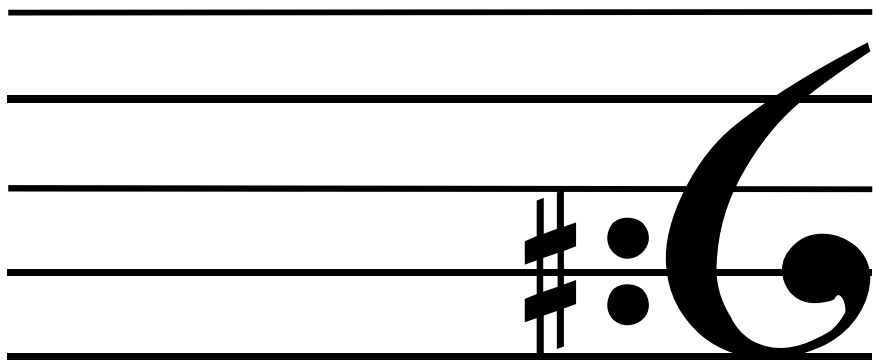

G MAJOR

fold back across this line