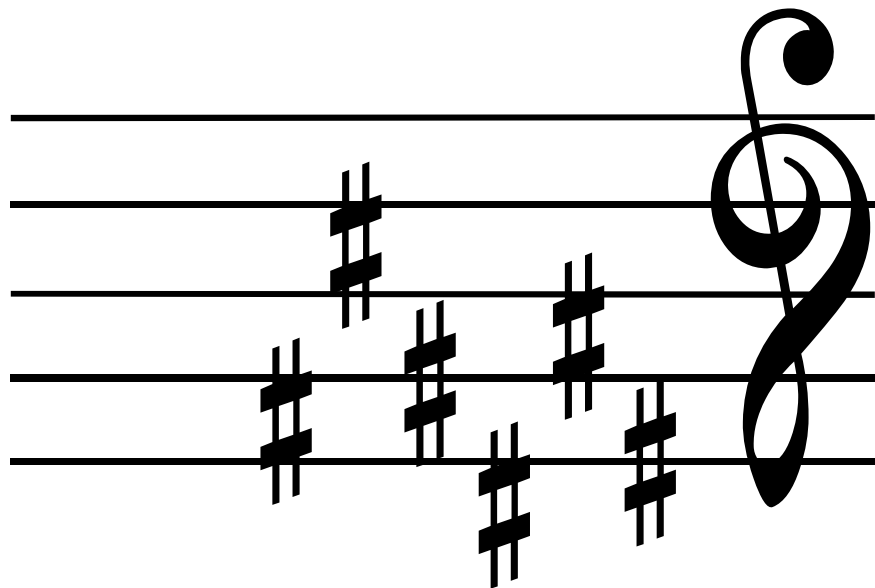

F-SHARP MAJOR

fold back across this line

fold back across this line

C-SHARP MAJOR

B MAJOR

fold back across this line