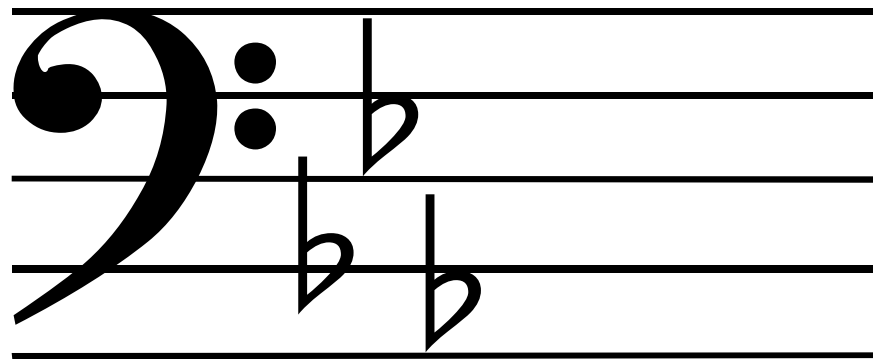

C MAJOR

fold back across this line

F MAJOR

fold back across this line

fold back across this line

B-FLAT MAJOR

fold back across this line

E-FLAT MAJOR

A musical staff with a treble clef. The bottom three lines (F, C, and G) have sharp signs (#) indicating the key signature for A Major.

A musical staff with a treble clef. The bottom four lines (F, C, G, and D) have sharp signs (#) indicating the key signature for E Major.