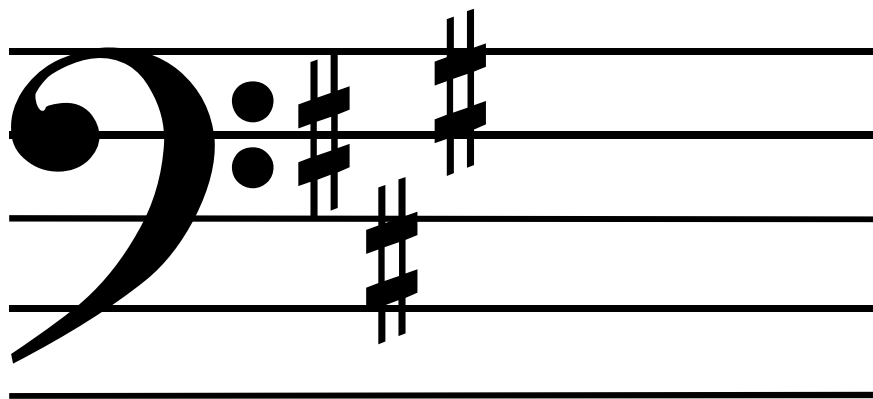

D MAJOR

fold back across this line