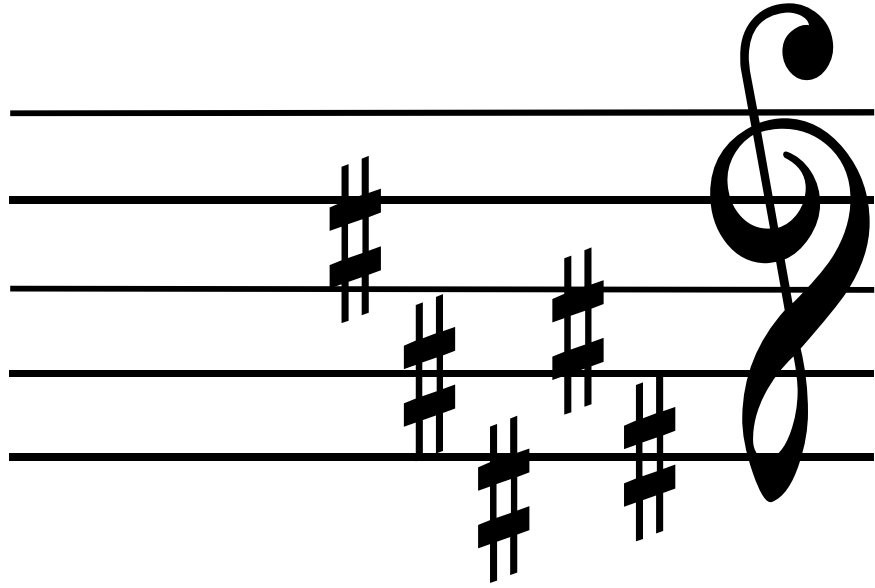

C MAJOR

fold back across this line

F MAJOR

fold back across this line

fold back across this line

B-FLAT MAJOR

fold back across this line

E-FLAT MAJOR

A musical staff with a treble clef. The bottom two lines (F and C) have sharp signs (#) indicating the key signature for D Major.

A musical staff with a treble clef. The bottom line (F) has a sharp sign (#) indicating the key signature for G Major.

A musical staff with a treble clef. The bottom three lines (F, C, and G) have sharp signs (#) indicating the key signature for A Major.

A musical staff with a treble clef. The bottom four lines (F, C, G, and D) have sharp signs (#) indicating the key signature for E Major.

F-SHARP MAJOR

fold back across this line

fold back across this line

C-SHARP MAJOR

B MAJOR

fold back across this line

fold back across this line