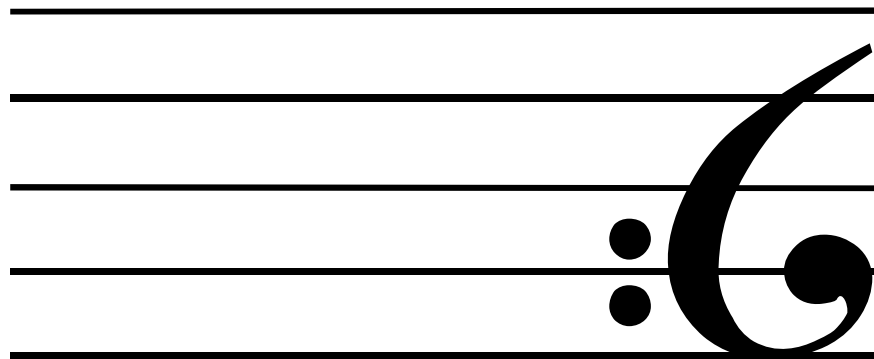

C MAJOR

fold back across this line

F MAJOR

fold back across this line

fold back across this line

B-FLAT MAJOR

fold back across this line

E-FLAT MAJOR

A musical staff with a treble clef. The bottom two lines (F and C) have sharp signs (#) indicating the key signature for D Major.

A musical staff with a treble clef. The bottom line (F) has a sharp sign (#) indicating the key signature for G Major.

A musical staff with a treble clef. The bottom three lines (F, C, and G) have sharp signs (#) indicating the key signature for A Major.

A musical staff with a treble clef. The bottom four lines (F, C, G, and D) have sharp signs (#) indicating the key signature for E Major.