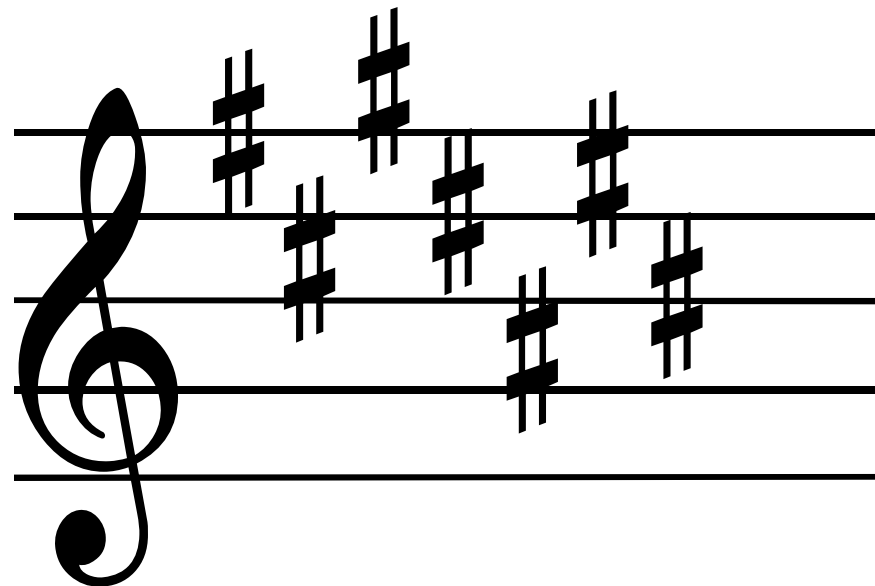

F-SHARP MAJOR

fold back across this line

fold back across this line

C-SHARP MAJOR

B MAJOR

fold back across this line